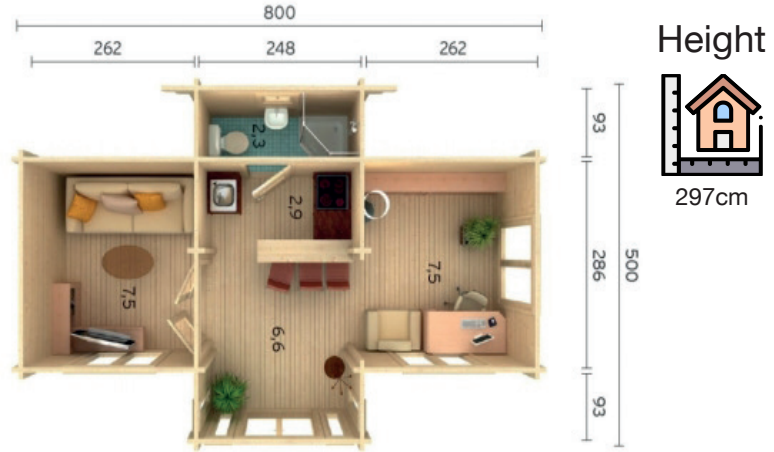

TEXAS 1

Introducing the Texas 1 Log cabin, constructed using luxury 70 mm tongue and groove logs, double windows and central French doors with undercover porch. This multi-room log cabin would make an ideal garden office especially for a home-based client visiting-you business or sleeping/living quarters. With its two rooms the Texas 1 would also make a perfect garden lodge for entertaining and relaxing with family and friends

790 x 420cm

70mm

75.6m³

26.8+1.9m²

73 x 188,
148 x 189cm

119 x 147 (3)
cm

28mm

19mm

N/A

FULL SPECIFICATION

CABIN SIZE:	790 x 420cm x 297cm
WALL THICKNESS:	70mm
VOLUME:	75.6m ³
AREA:	26.8+1.9m ²
DOOR OPENING:	73 x 188, 148 x 189cm
WINDOW OPENING:	119 x 147 (3)cm
FLOORS BOARDS:	28mm
ROOF BOARDS:	19mm
ROOF OVERHANG:	N/A
UNDER PLANNING:	No